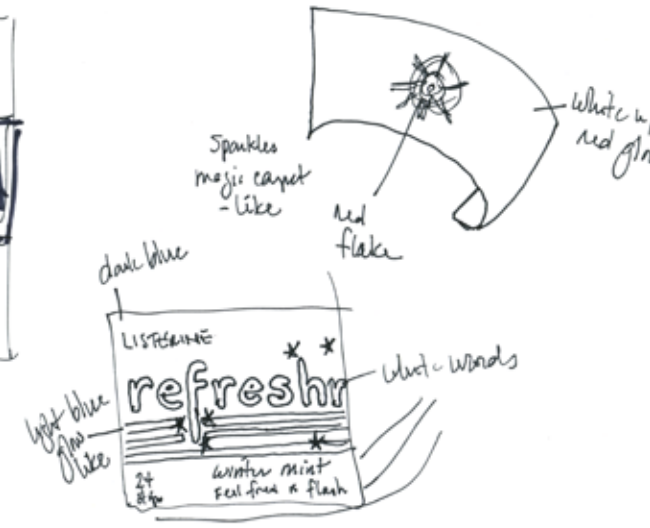

PACKAGING & PRINT 01  
DONNA KARAN NEW YORK  
*look book design*

PACKAGING & PRINT 02

DONNA KARAN NEW YORK

*look book design*

PACKAGING & PRINT 03  
DONNA KARAN NEW YORK  
*collateral design*

PACKAGING & PRINT 04  
DONNA KARAN NEW YORK  
*advertising design*

# M&M'S CENTENNIAL CELEBRATION

*nyc subway installation*

celebrates 100 years  
of Subway **Color** In Motion!

Celebrate 100 years of the New York City Subway with the commemorative M&M's™ Subway Centennial Mix, available at the New York Transit Museums in Grand Central and Brooklyn Heights and the NBC Experience Store at Rockefeller Center.