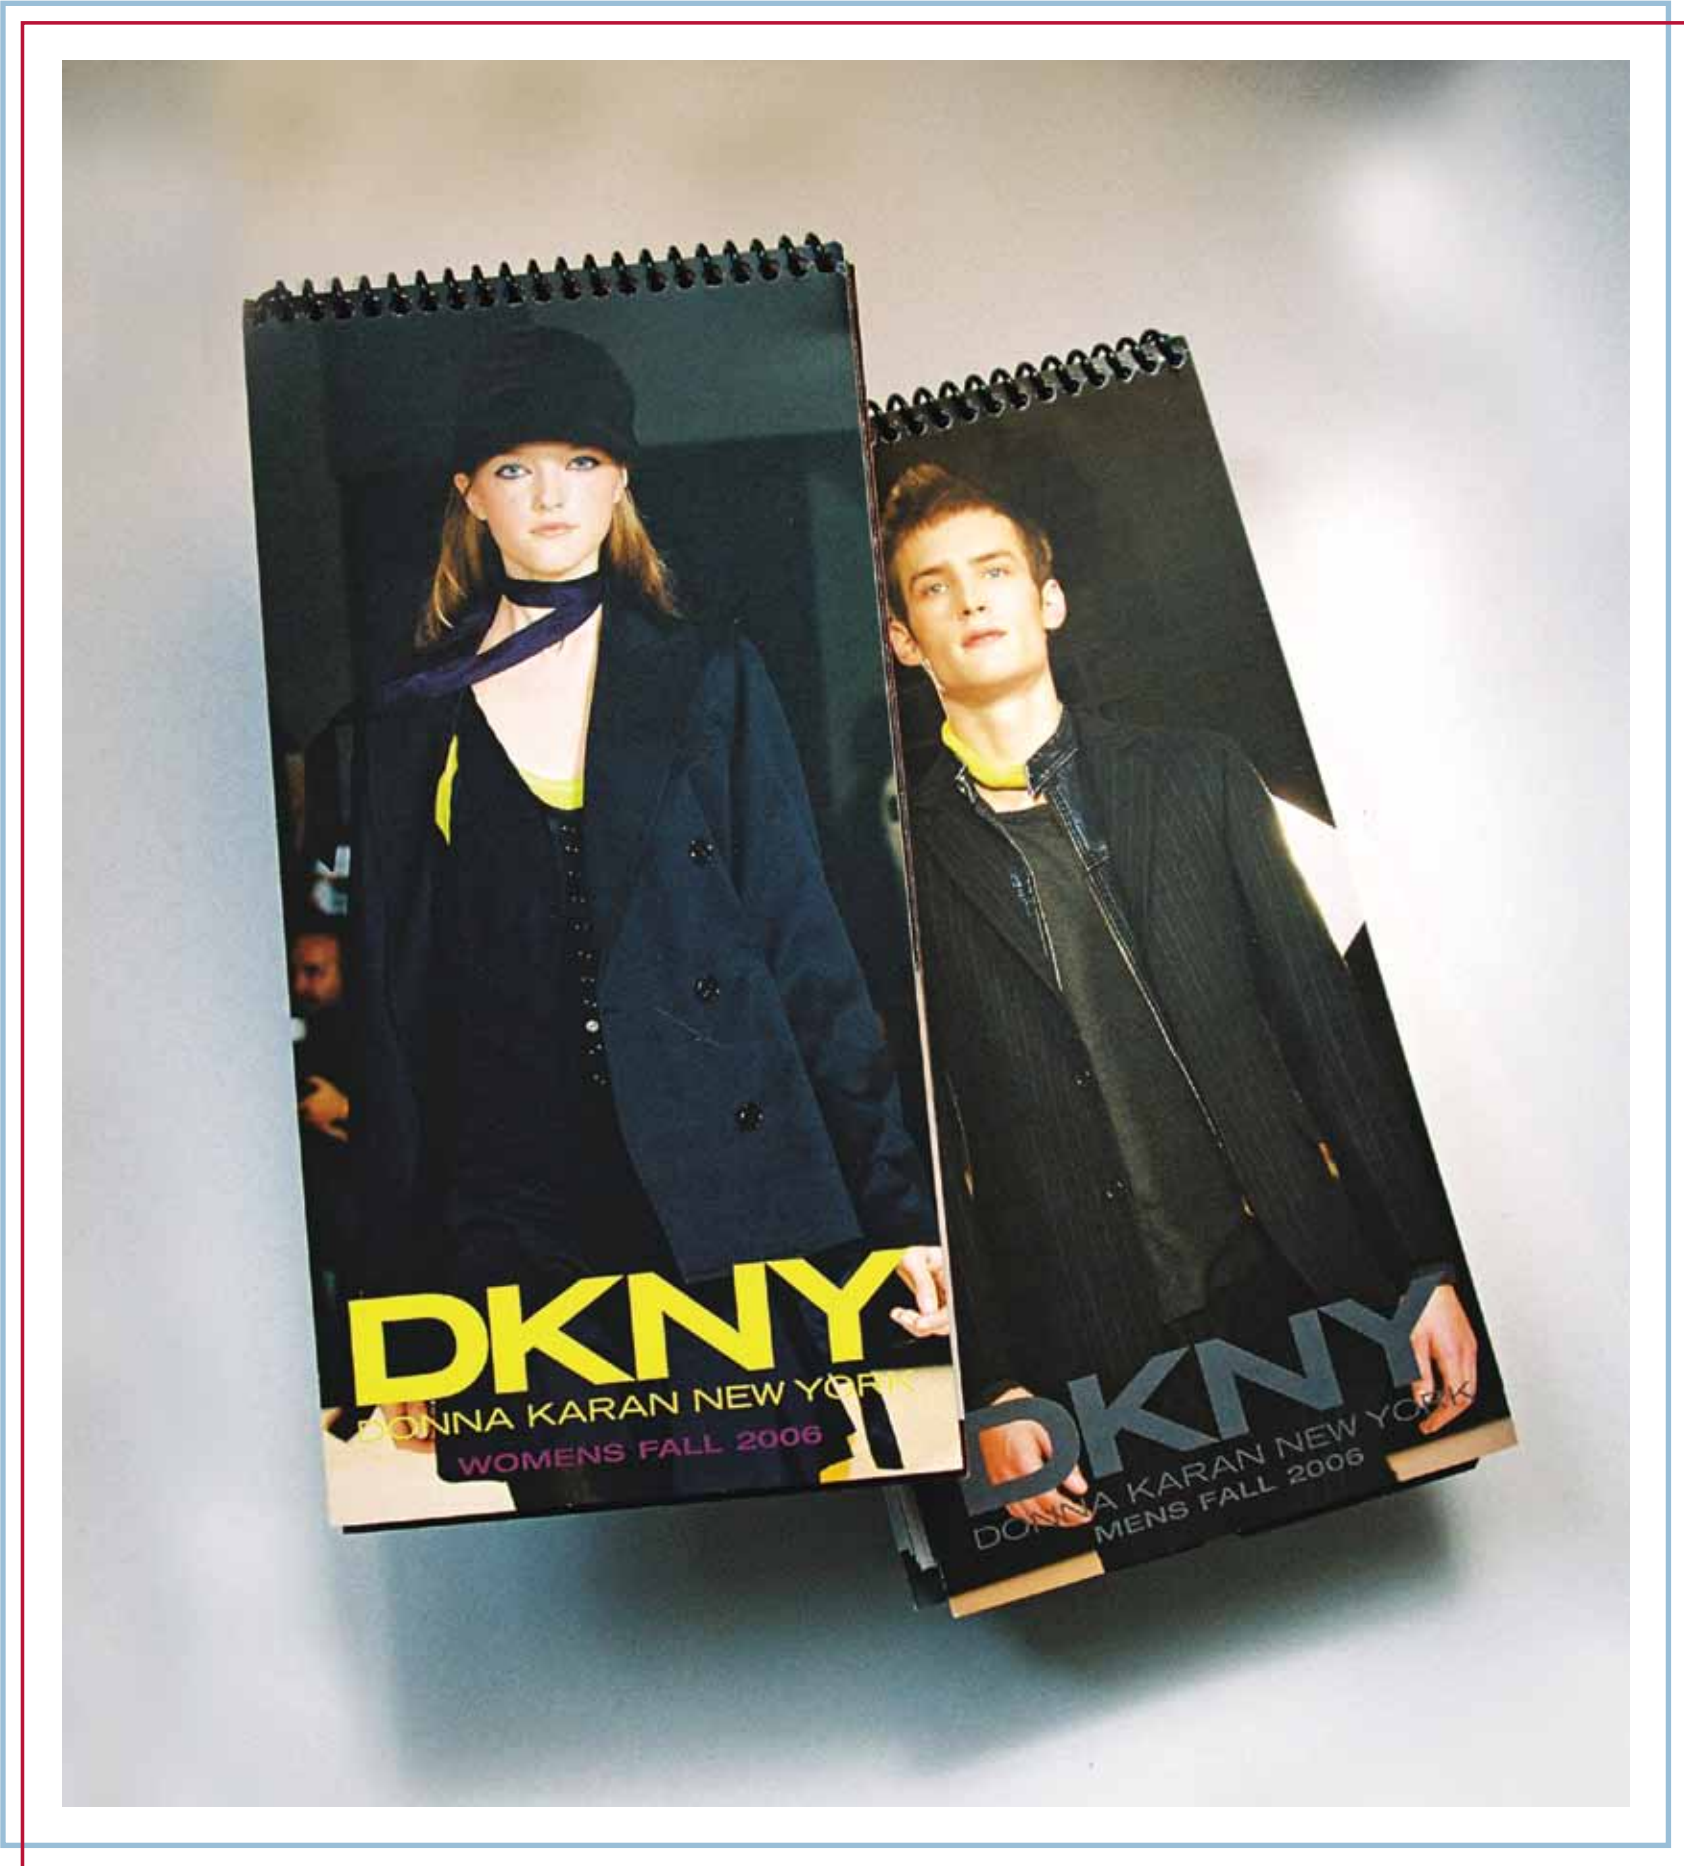

PACKAGING & PRINT 01
DONNA KARAN NEW YORK
look book design